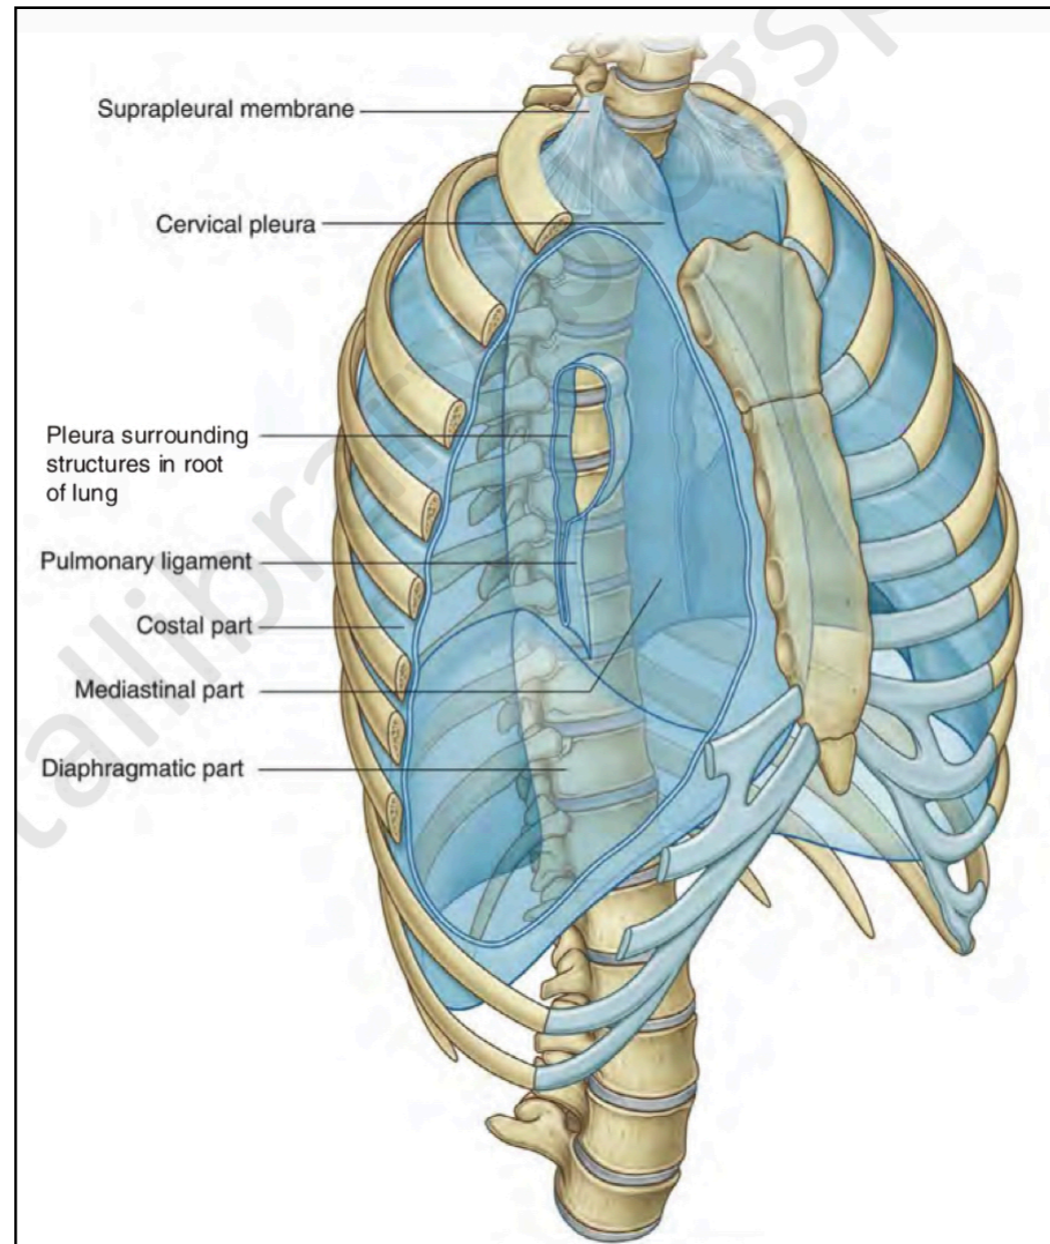

# ✦ Lungs

- The students should know the impression on the right lung:
  - inferior vena cava
  - superior vena cava
  - Right atrium
  - Arch of azygos vein
  - esophagus.
  - Trachea

# ✦ Lungs

- The students should know the impression on the left lung:
  - heart (pericardium covering left ventricle)
  - aortic arch
  - thoracic aorta
  - esophagus
  - Left common carotid
  - Left subclavian

# ✦ Pleura

- The students should know parts of parietal pleura:
  - Cervical
  - Mediastinal
  - Diaphragmatic
  - Costal

# ✦ Pleura

- The students should know the surface anatomy of pleura:
  - at the midclavicular line, the recess is between rib spaces 6 and 8,
  - at the midaxillary line between 8 and 10
  - at the paravertebral line between 10 and 12.