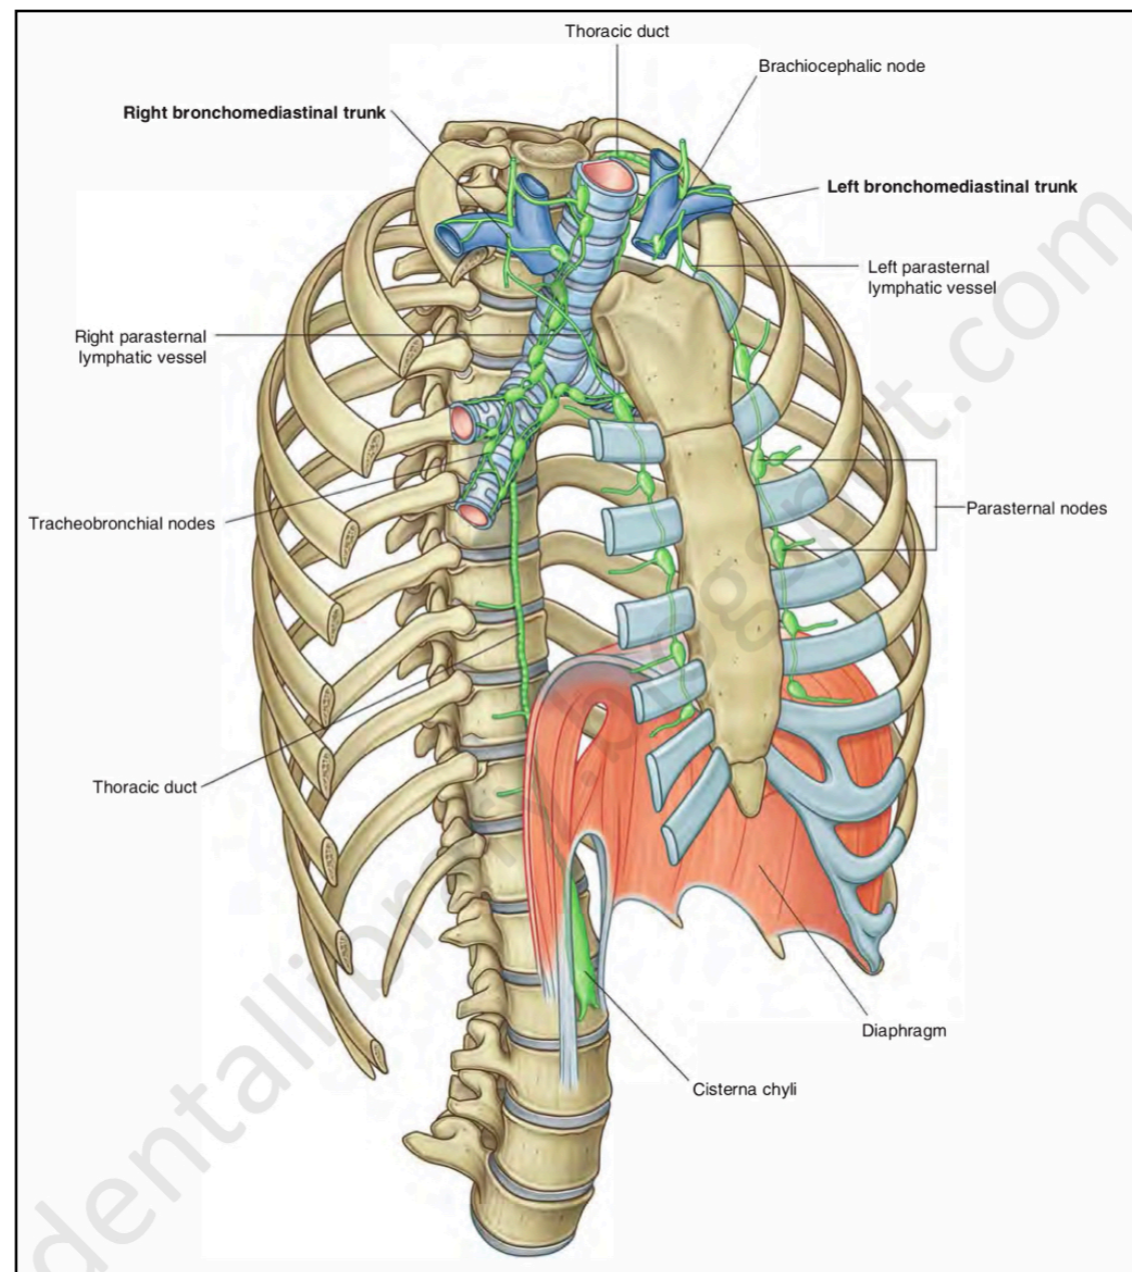

# ✦ Pleura

- The students should know the surface anatomy of pleura:
  - at the midclavicular line, the recess is between rib spaces 6 and 8,
  - at the midaxillary line between 8 and 10
  - at the paravertebral line between 10 and 12.

# ✦ Pleura

- The students should know the arterial supply of the parietal pleura:
  - Intercostal arteries(ant& post)
  - Internal thoracic
  - Musculophrenic arteries
- The students should know the arterial supply of the visceral pleura:
  - Bronchial arteries

# ✦ Pleura

- The students should know the Lymphatic drainage of pleura:

# ✦ Pleura

- The students should know the nerve supply of pleura: