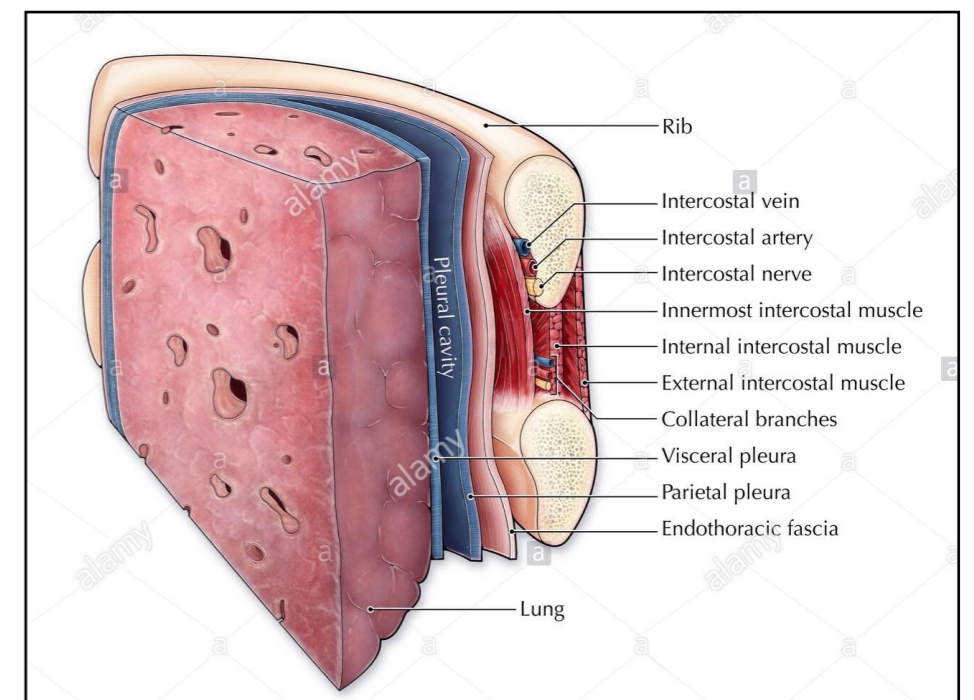

✦ Pleura

- The students should know the arterial supply of the parietal pleura:
  - Intercostal arteries(ant& post)
  - Internal thoracic
  - Musculophrenic arteries
- The students should know the arterial supply of the visceral pleura:
  - Bronchial arteries