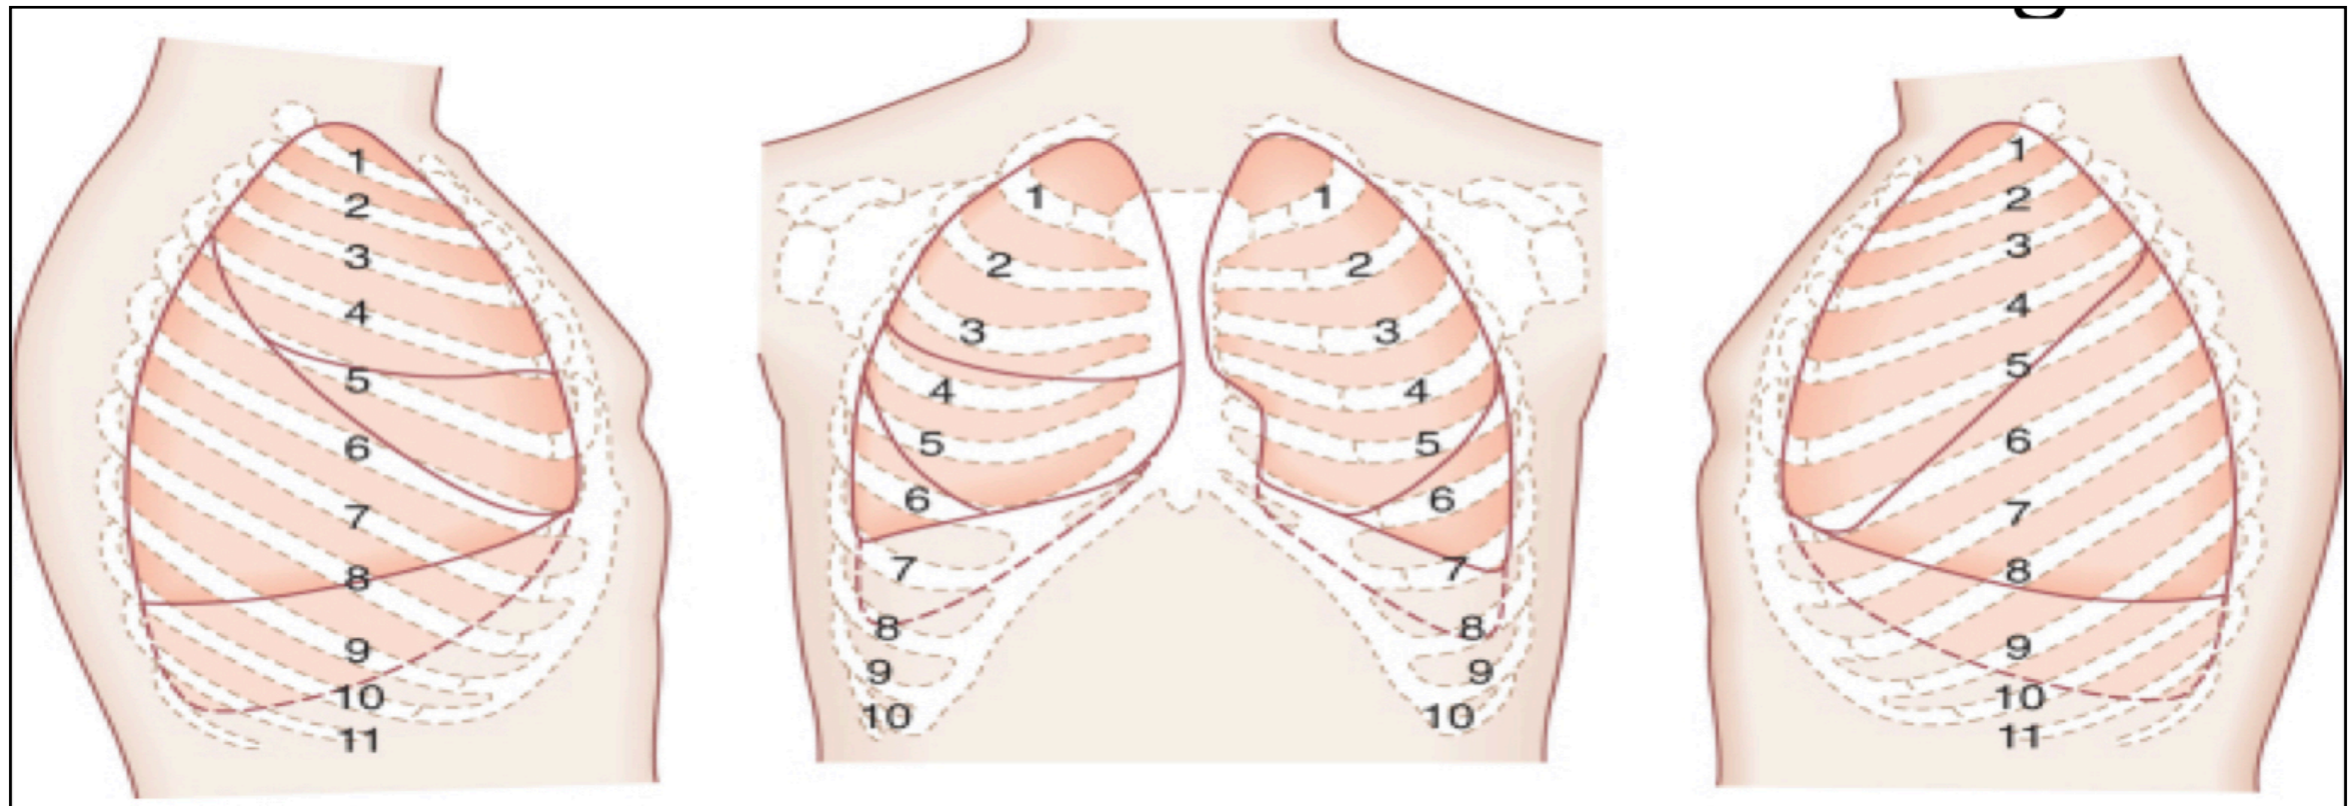

# ✦ Lungs

- The students should know the impression on the left lung:
  - heart (pericardium covering left ventricle)
  - aortic arch
  - thoracic aorta
  - esophagus
  - Left common carotid
  - Left subclavian

# ✦ Pleura

- The students should know parts of parietal pleura:
  - Cervical
  - Mediastinal
  - Diaphragmatic
  - Costal

# ✦ Pleura

- The students should know the surface anatomy of pleura:
  - at the midclavicular line, the recess is between rib spaces 6 and 8,
  - at the midaxillary line between 8 and 10
  - at the paravertebral line between 10 and 12.